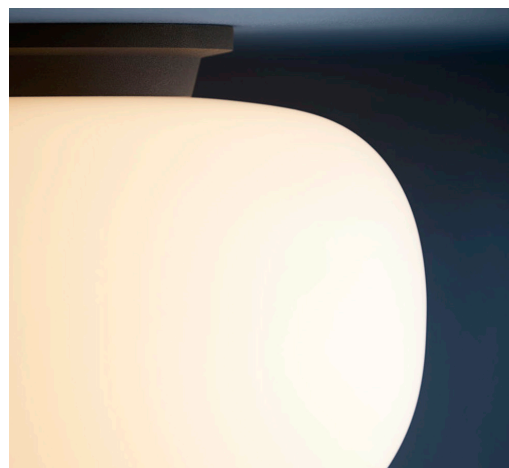

Item No. 135888
OPAL WHITE/BLACK

Item No. 135889
OPAL WHITE/BLACK

Supernate Ceiling

Designed by Jonas Wagell

The Supernate Ceiling lamp is a simple yet characterful opal glass luminaire designed by Jonas Wagell. It provides a more functional light as it illuminates the entire room. It will often be used in bedrooms.

Main Materials

Metal and opal glass

Cord

Fixture to be installed directly on the ceiling

Light Source

E27 230V max 15W

Weight

Ø28: 2,98 kg